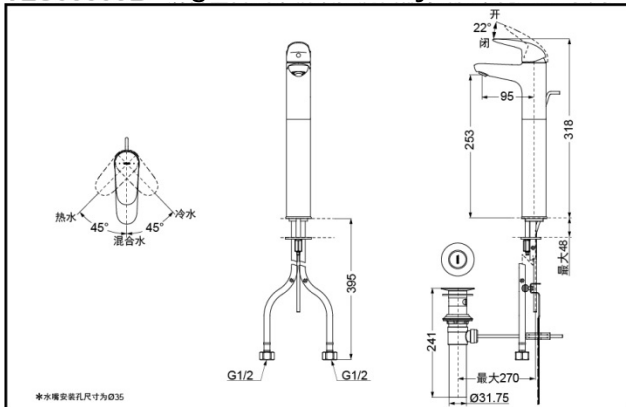

TOTO

Single-Lever Lavatory Faucet

TLS03305B
(W/ pop-up waste)

TLS03306B
(W/O pop-up waste)

TLS03305B
TLS03306B

Reduce The
Water
Technology

FEATURES

- Elegant appearance.
- Beautiful curves reveal elegant taste.
- Easy installation and usage.
- Unique aerial technology , smooth and moderate flow presents more comfort experience and saves water as well.

SPECIFICS

Water Inlet Requirement :
0.05MPa(Dynamic
Pressure)~1.0MPa(Static
Pressure)

Water Efficiency : Grade1
Spout : Bubbler equipped

Others

Series : LC

TLS03305B Single-Lever Lavatory Faucet

*TOTO(CHINA) CO.,LTD. All rights reserved.

TLS03306B Single-Lever Lavatory Faucet

*TOTO(CHINA) CO.,LTD. All rights reserved.