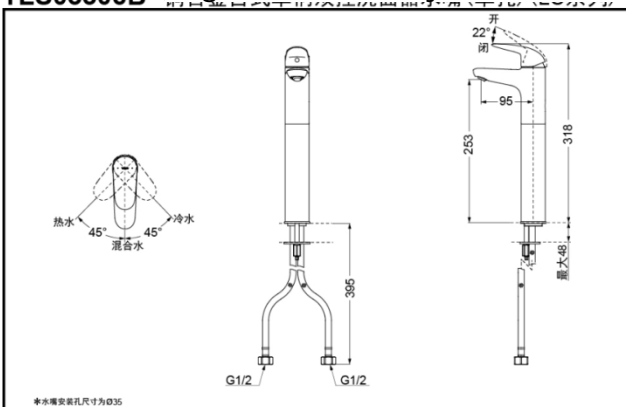

TOTO

Single-Lever Lavatory Faucet

TLS03305B
(W/ pop-up waste)

TLS03306B
(W/O pop-up waste)

TLS03305B
TLS03306B

Reduce The
Water
Technology

FEATURES

- Elegant appearance.
- Beautiful curves reveal elegant taste.
- Easy installation and usage.
- Unique aerial technology , smooth and moderate flow presents more comfort experience and saves water as well.

SPECIFICS

Water Inlet Requirement :
0.05MPa(Dynamic
Pressure)~1.0MPa(Static
Pressure)

Water Efficiency : Grade1
Spout : Bubbler equipped

Others

Series : LC

TLS03305B Single-Lever Lavatory Faucet

*TOTO(CHINA) CO.,LTD. All rights reserved.

TLS03306B Single-Lever Lavatory Faucet

*TOTO(CHINA) CO.,LTD. All rights reserved.